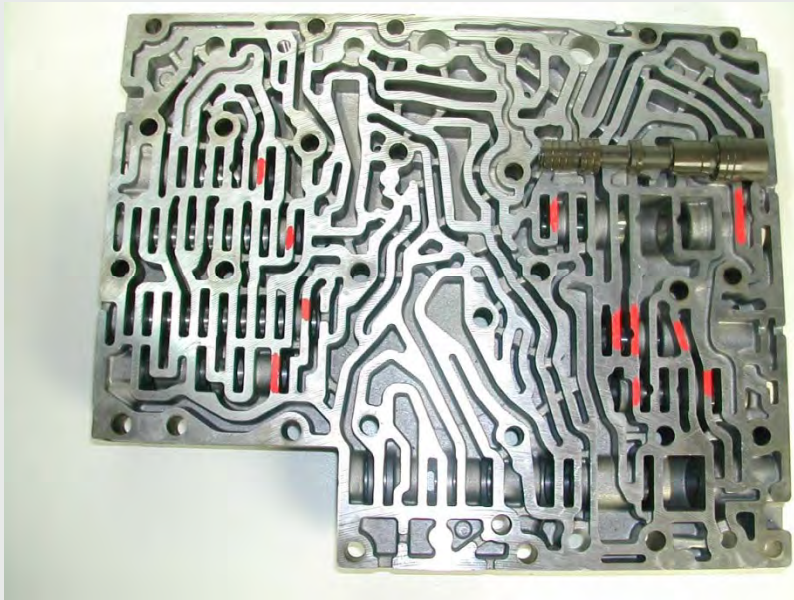

sonnax

sonnax®

722.6 TC clutch hydraulics

722.6 TC clutch circuits

722.6 air check of TC clutch

722.6 Valve Body Inspection

sonnax®

sonnax[®]

AW 6 TCC solenoid modulation

Blue -TCC solenoid amperage
Red- Engine RPM Green- Turbine RPM

JATCO RE5R05A TCU