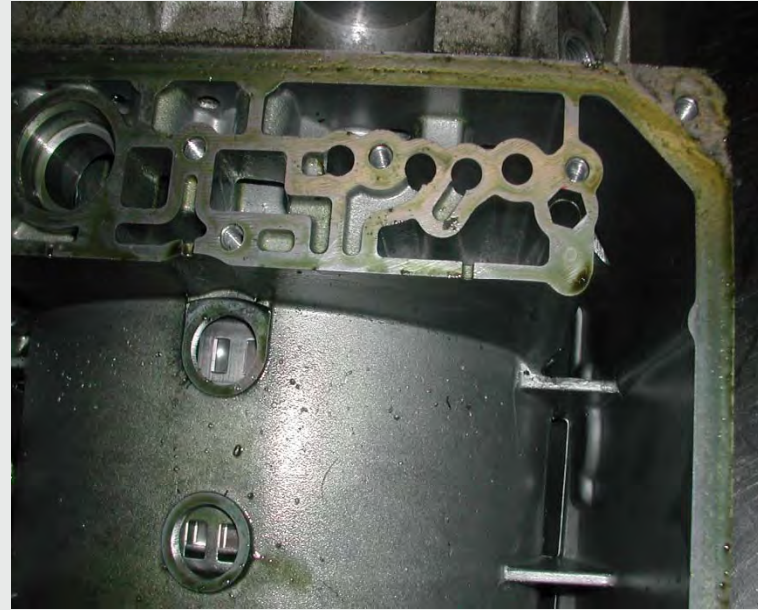

sonnax

sonnax®

722.6 TC clutch hydraulics

722.6 TC clutch circuits

722.6 air check of TC clutch

722.6 Valve Body Inspection

sonnax®

sonnax[®]

AW 6 TCC solenoid modulation

Blue -TCC solenoid amperage
Red- Engine RPM Green- Turbine RPM

JATCO RE5R05A TCU