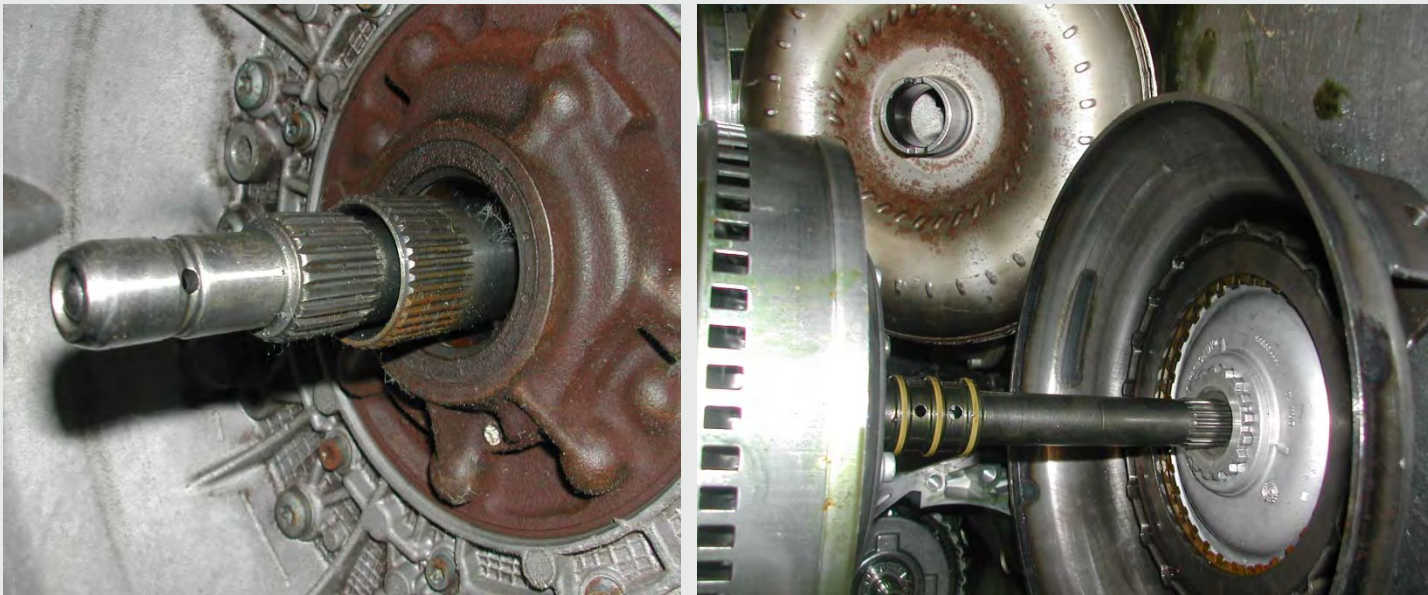

sonnax

sonnax®

722.6 TC clutch hydraulics

722.6 TC clutch circuits

722.6 air check of TC clutch

722.6 Valve Body Inspection

sonnax®

sonnax[®]

AW 6 TCC solenoid modulation

Blue -TCC solenoid amperage
Red- Engine RPM Green- Turbine RPM

JATCO RE5R05A TCU