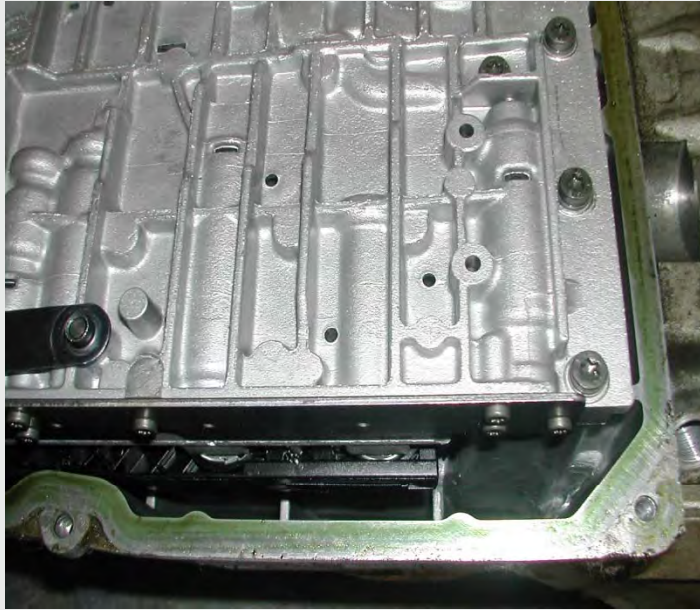

sonnax

sonnax®

722.6 TC clutch hydraulics

722.6 TC clutch circuits

722.6 air check of TC clutch

722.6 Valve Body Inspection

sonnax®

sonnax[®]

AW 6 TCC solenoid modulation

Blue -TCC solenoid amperage
Red- Engine RPM Green- Turbine RPM

JATCO RE5R05A TCU