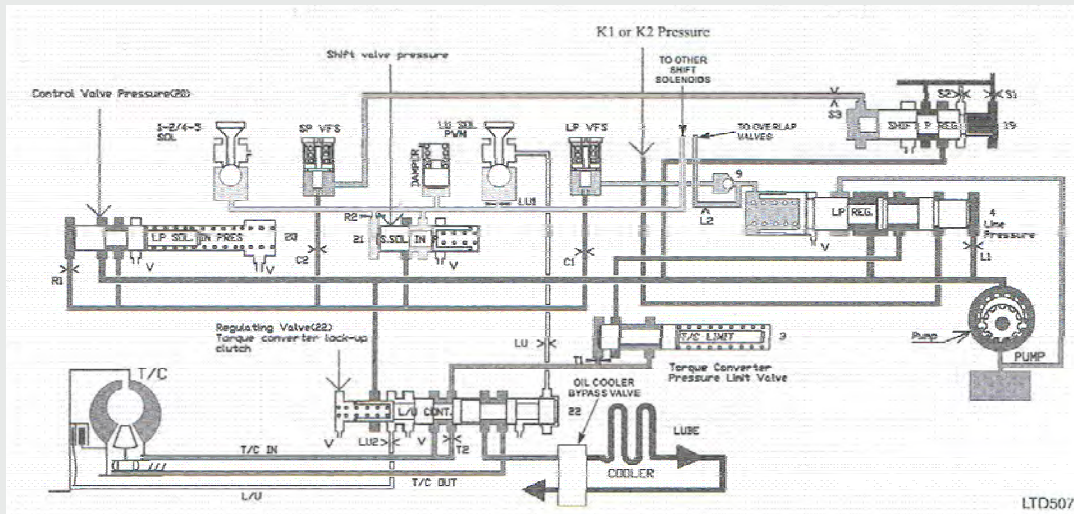

sonnax

sonnax®

722.6 TC clutch hydraulics

722.6 TC clutch circuits

722.6 air check of TC clutch

722.6 Valve Body Inspection

sonnax®

sonnax[®]

AW 6 TCC solenoid modulation

Blue -TCC solenoid amperage
Red- Engine RPM Green- Turbine RPM

JATCO RE5R05A TCU