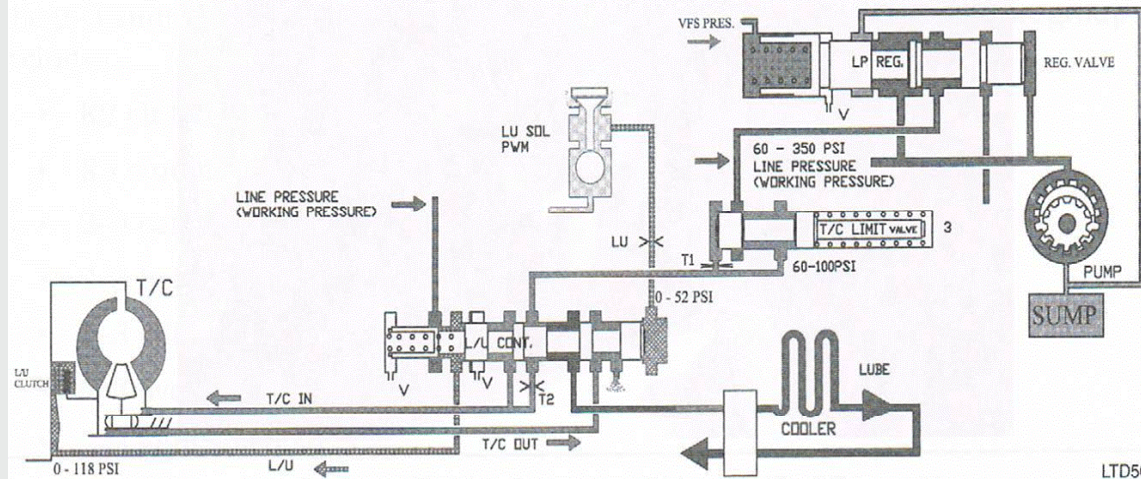

sonnax

sonnax®

722.6 TC clutch hydraulics

722.6 TC clutch circuits

722.6 air check of TC clutch

722.6 Valve Body Inspection

sonnax®

sonnax[®]

AW 6 TCC solenoid modulation

Blue -TCC solenoid amperage
Red- Engine RPM Green- Turbine RPM

JATCO RE5R05A TCU