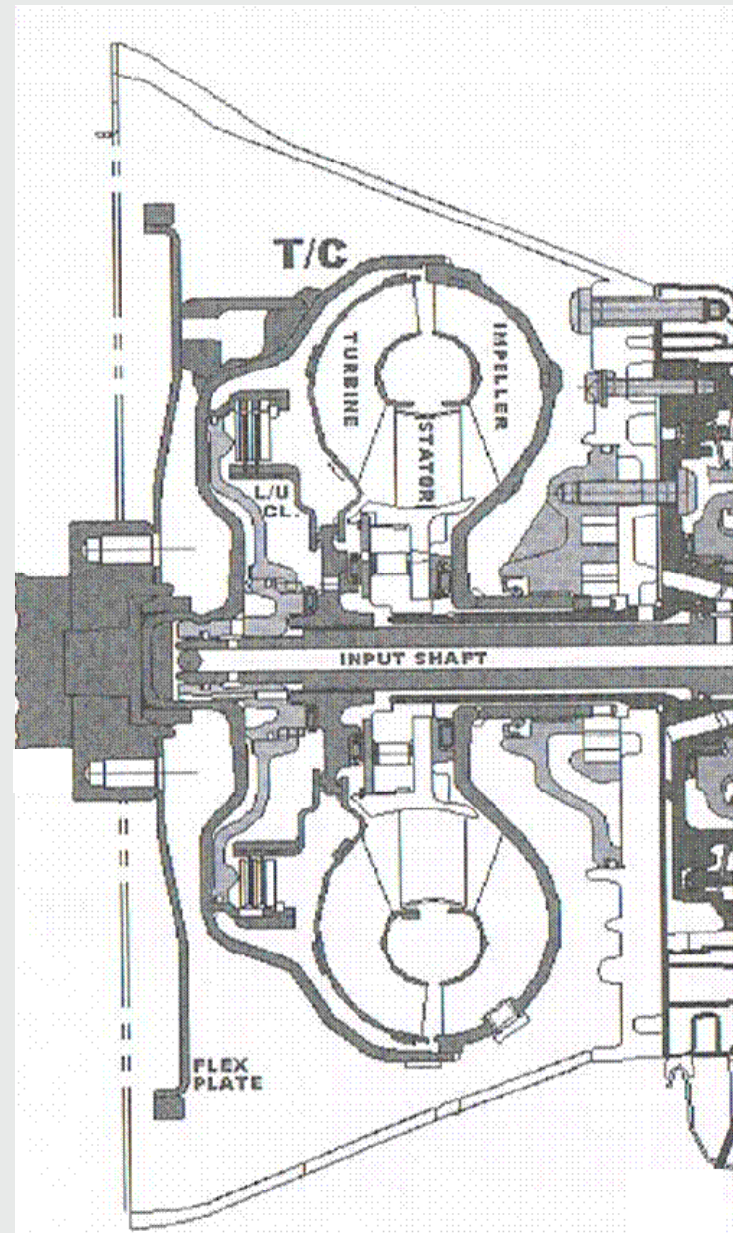

sonnax

sonnax®

722.6 TC clutch hydraulics

722.6 TC clutch circuits

722.6 air check of TC clutch

722.6 Valve Body Inspection

sonnax®

sonnax[®]

AW 6 TCC solenoid modulation

Blue -TCC solenoid amperage
Red- Engine RPM Green- Turbine RPM

JATCO RE5R05A TCU